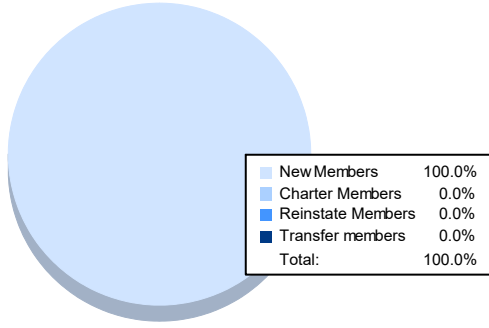

Year	New Clubs	Dropped Clubs	Gain/ Loss Clubs	New Members	Charter Members	Reinstate Members	Transfer Members	Total Member Added	Total Members Dropped	Gain/ Loss Members
2016-2017	0	0	0	250	0	17	1	268	279	-11
2017-2018	0	2	-2	238	0	2	3	243	516	-273
2018-2019	0	0	0	166	0	2	3	171	315	-144
2019-2020	0	1	-1	154	0	4	3	161	285	-124
2020-2021	0	2	-2	155	0	0	0	155	223	-68
<b>Average</b>	<b>0</b>	<b>1</b>	<b>-1</b>	<b>193</b>	<b>0</b>	<b>5</b>	<b>2</b>	<b>200</b>	<b>324</b>	<b>-124</b>

### Membership Composition June 2021 Cumulative