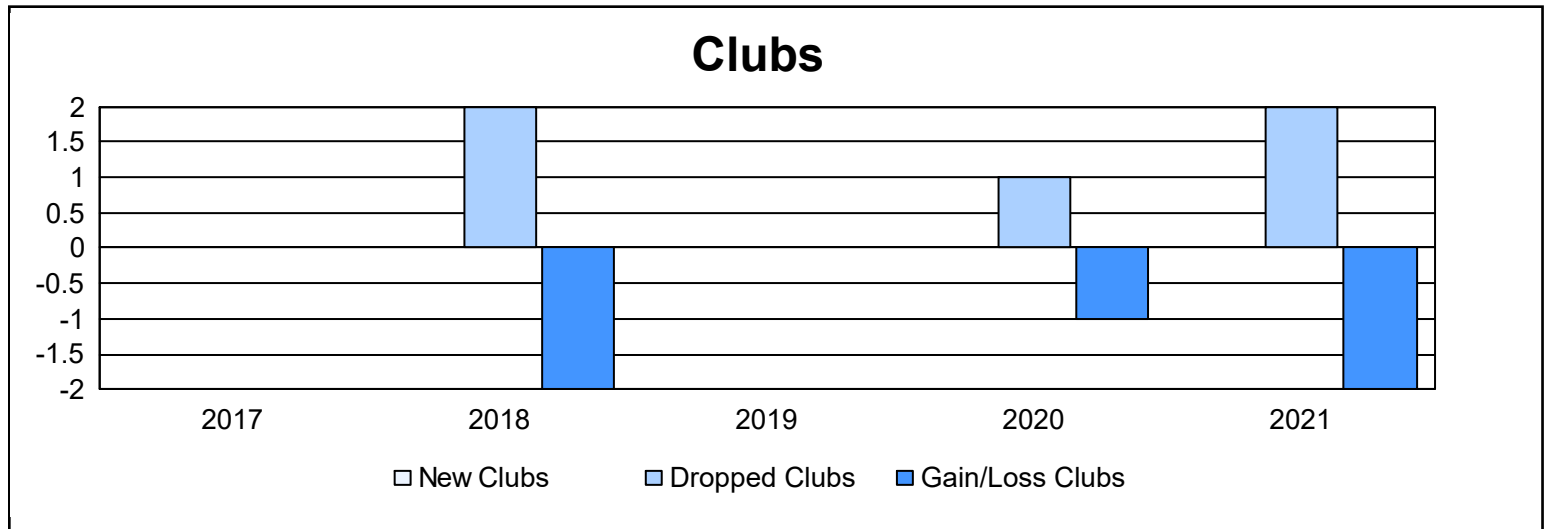

Year	New Clubs	Dropped Clubs	Gain/ Loss Clubs	New Members	Charter Members	Reinstate Members	Transfer Members	Total Member Added	Total Members Dropped	Gain/ Loss Members
2016-2017	0	0	0	250	0	17	1	268	279	-11
2017-2018	0	2	-2	238	0	2	3	243	516	-273
2018-2019	0	0	0	166	0	2	3	171	315	-144
2019-2020	0	1	-1	154	0	4	3	161	285	-124
2020-2021	0	2	-2	155	0	0	0	155	223	-68
<b>Average</b>	<b>0</b>	<b>1</b>	<b>-1</b>	<b>193</b>	<b>0</b>	<b>5</b>	<b>2</b>	<b>200</b>	<b>324</b>	<b>-124</b>

### Membership Composition June 2021 Cumulative