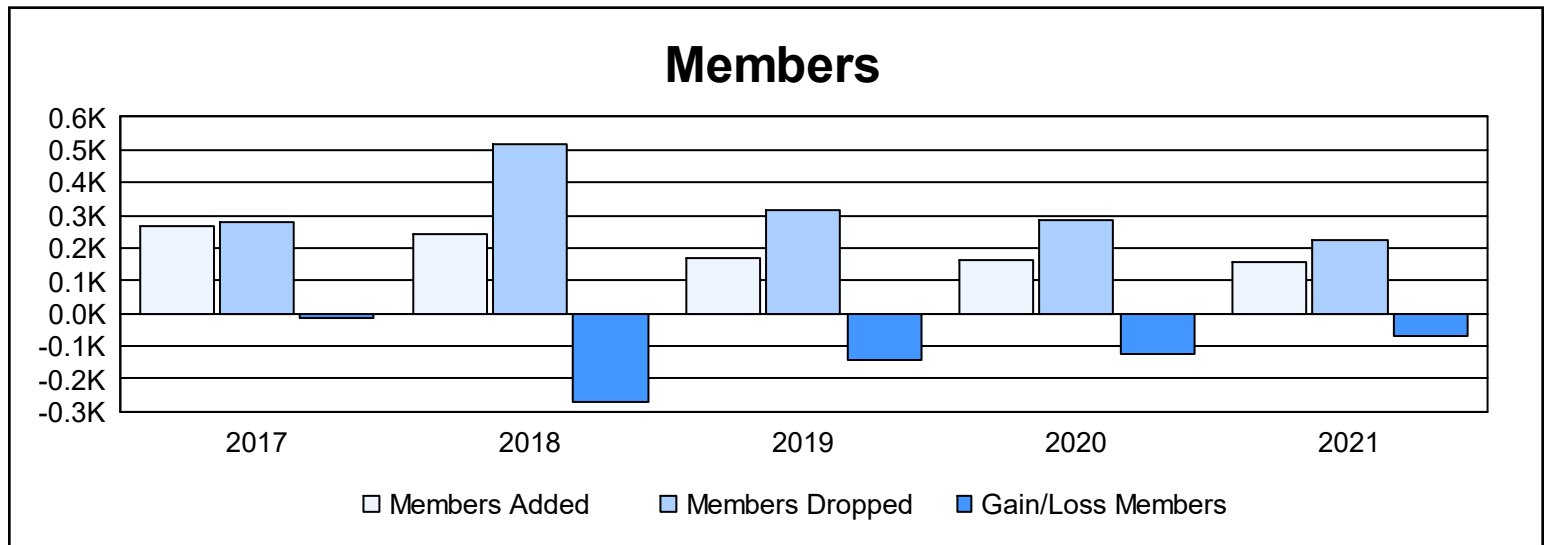

Year	New Clubs	Dropped Clubs	Gain/ Loss Clubs	New Members	Charter Members	Reinstate Members	Transfer Members	Total Member Added	Total Members Dropped	Gain/ Loss Members
2016-2017	0	0	0	250	0	17	1	268	279	-11
2017-2018	0	2	-2	238	0	2	3	243	516	-273
2018-2019	0	0	0	166	0	2	3	171	315	-144
2019-2020	0	1	-1	154	0	4	3	161	285	-124
2020-2021	0	2	-2	155	0	0	0	155	223	-68
<b>Average</b>	<b>0</b>	<b>1</b>	<b>-1</b>	<b>193</b>	<b>0</b>	<b>5</b>	<b>2</b>	<b>200</b>	<b>324</b>	<b>-124</b>

### Membership Composition June 2021 Cumulative